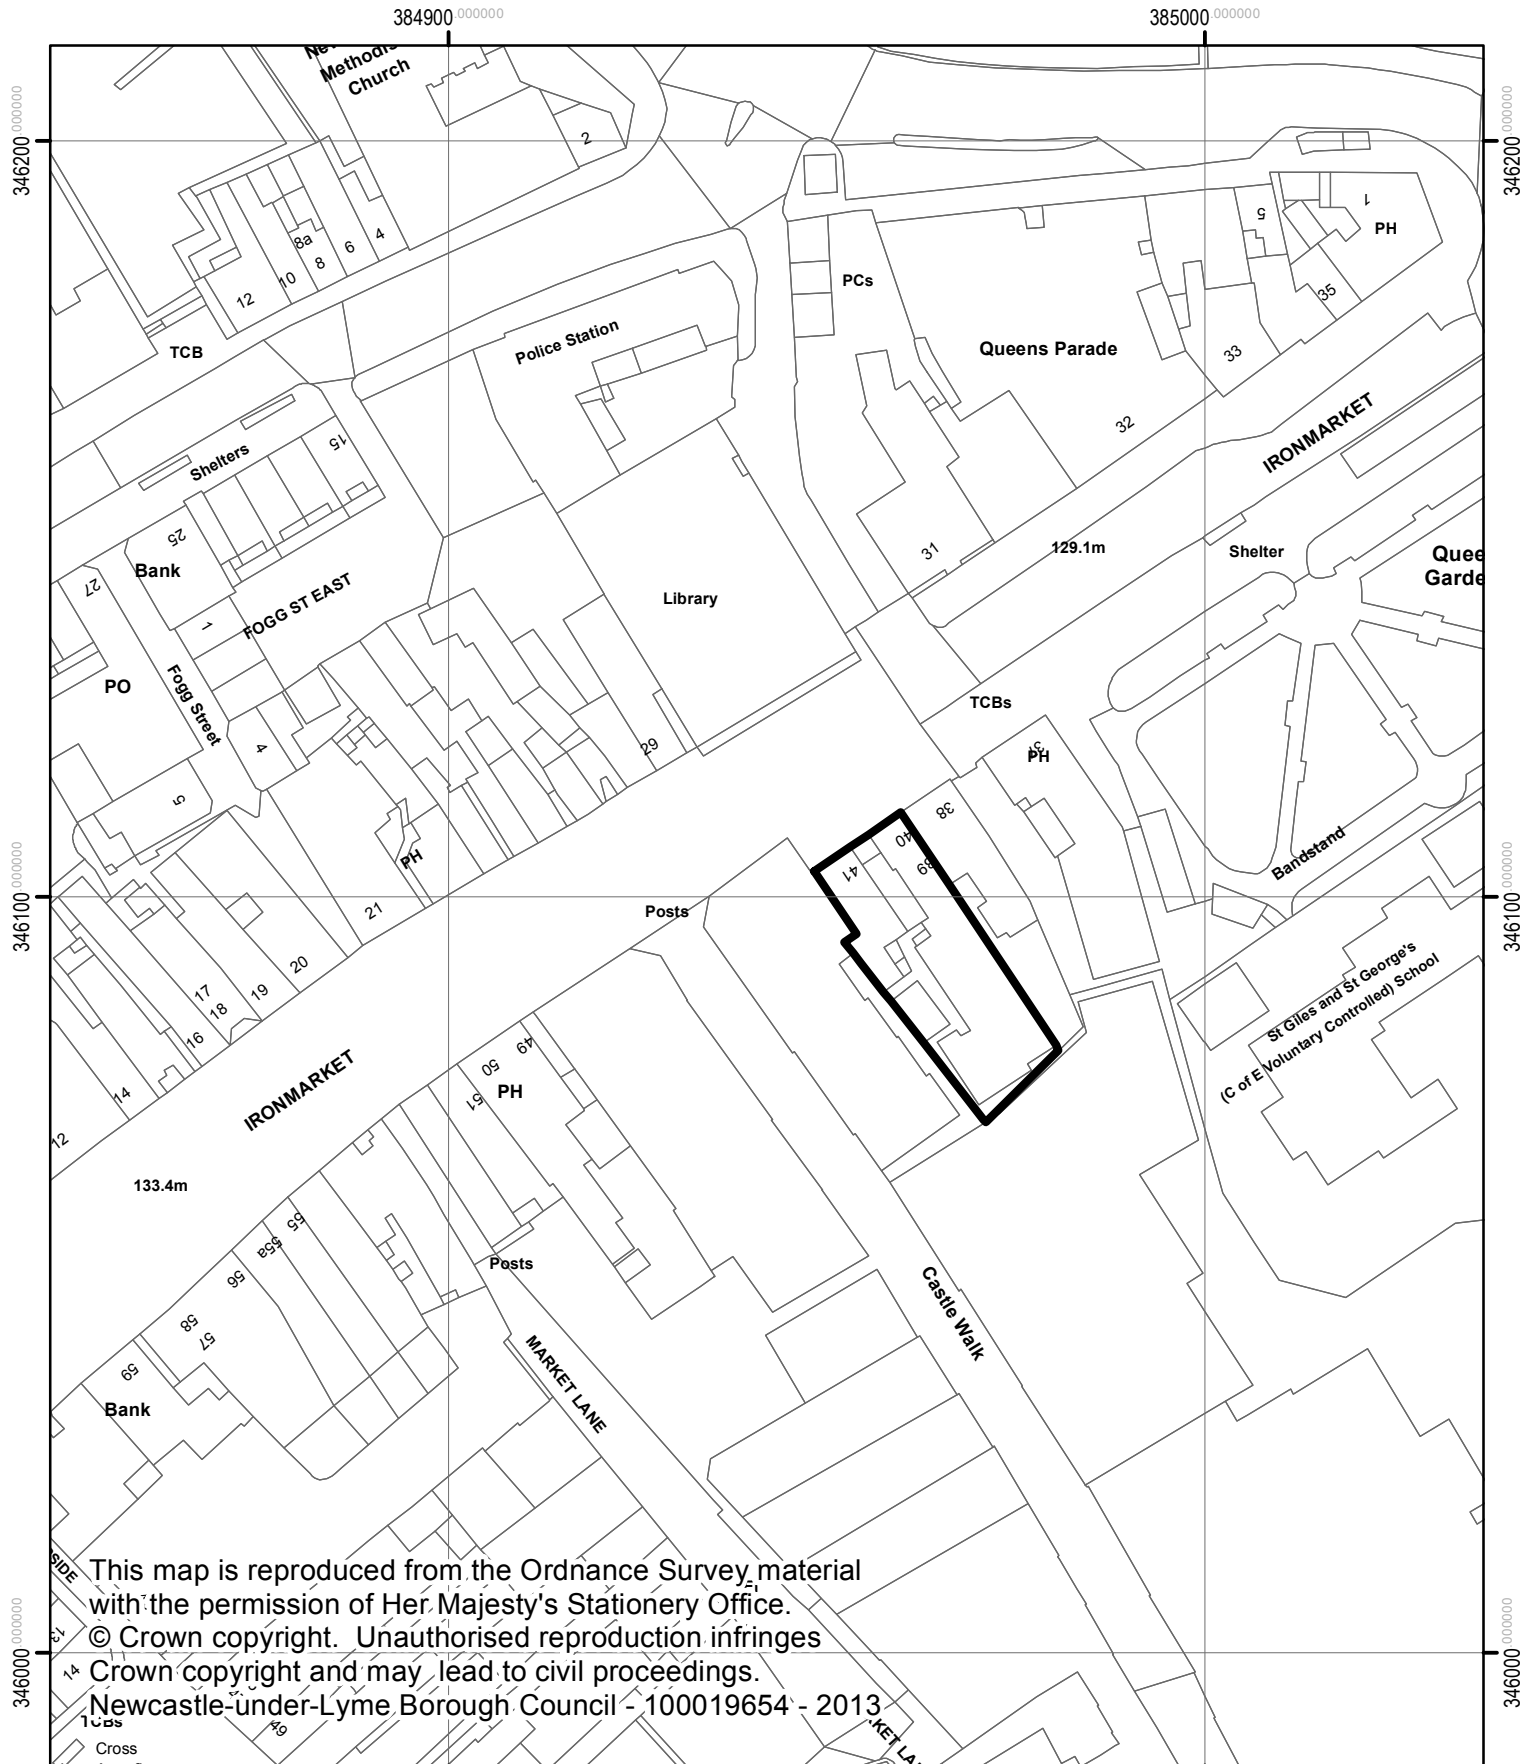

13/00895/FUL  
Rare restaurant, Rectory Buildings  
39 Ironmarket

NEWCASTLE-UNDER-LYME  
BOROUGH COUNCIL

This map is reproduced from the Ordnance Survey material with the permission of Her Majesty's Stationery Office.  
© Crown copyright. Unauthorised reproduction infringes Crown copyright and may lead to civil proceedings.  
Newcastle-under-Lyme Borough Council - 100019654 - 2013